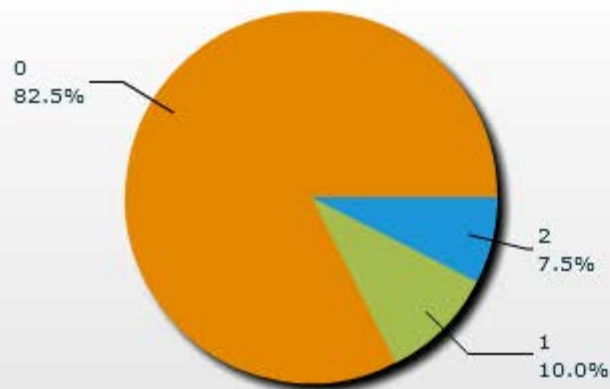

User Responses

1. Does your organization/client have collection objects with problematic legacies either through ownership and/or symbolism?

Answer Key:

- 0. Yes
- 1. No
- 2. Unsure

User Responses

Choice	Correct Answer	# Selected	% Selected
0	X	33	82.5%
1	X	4	10.0%
2	X	3	7.5%
Total:		40	100%