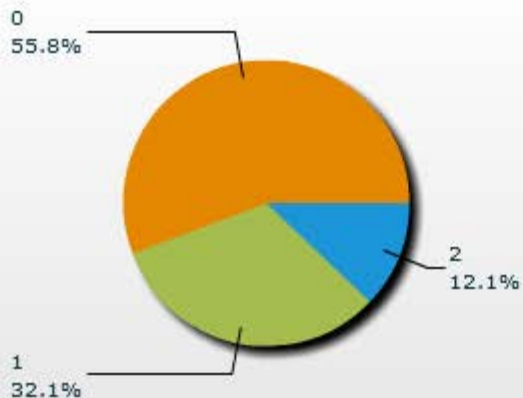

User Responses

1. Does your organization/client have resources for a forum in which the community could discuss new meanings or untold stories surrounding those objects?

Answer Key:

0. Yes
1. No
2. Unsure

User Responses

Choice	Correct Answer	# Selected	% Selected
0	✘	92	55.8%
1	✘	53	32.1%
2	✘	20	12.1%
Total:		165	100%